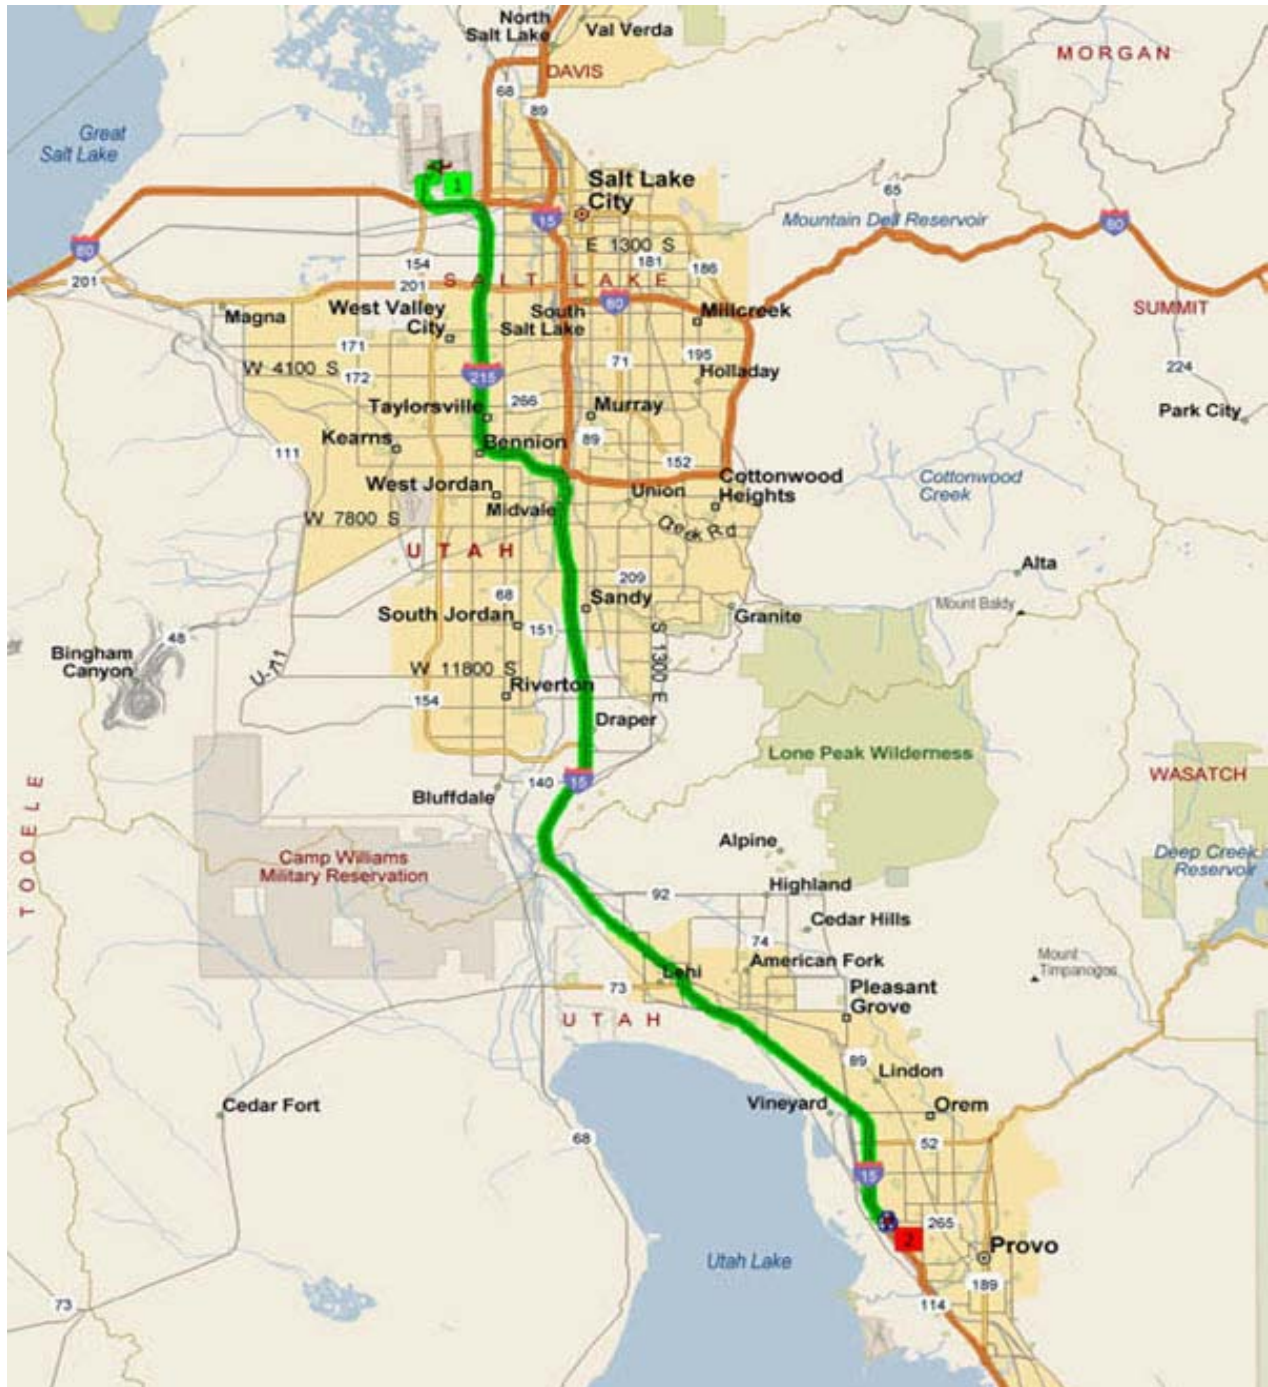

Map & Driving Directions SLC Airport to the Orem Hampton Inn & Suites

SUMMARY

Driving distance: 44.3 miles

Driving time: 46 minutes

Map & Driving Directions SLC Airport to the Orem Hampton Inn & Suites

SUMMARY

Driving distance: 44.3 miles

Driving time: 46 minutes

Mile	Instruction	Distance
0	Depart Salt Lake City International Airport on Local road (West)	174 yds
0.1	Turn LEFT (South) onto 3700 West	0.4 mi
0.5	Turn RIGHT (West) onto Local road(s)	0.4 mi
0.9	Turn LEFT (South) onto Ramp	0.1 mi
1.1	Bear RIGHT (South) onto Airport Exit	0.3 mi
1.4	Continue (South) on Ramp	1.1 mi
2.4	Merge onto I-80 (East)	0.5 mi
2.9	At I-80 Exit I-215 Ramp, turn off onto Ramp	1.0 mi
3.9	Merge onto I-215 (South)	9.9 mi
13.9	Turn off onto Ramp	1.4 mi
15.3	Merge onto I-15 (South)	28.4 mi
43.7	At I-15 Exit 272, turn off onto Ramp	0.2 mi
43.9	Merge LEFT onto University Parkway (East)	0.3 mi
44.2	Turn RIGHT (South) onto 800 West	109 yds
44.3	Turn RIGHT (West) onto 1250 South	43 yds
44.3	Arrive at the Orem Hampton Inn & Suites	